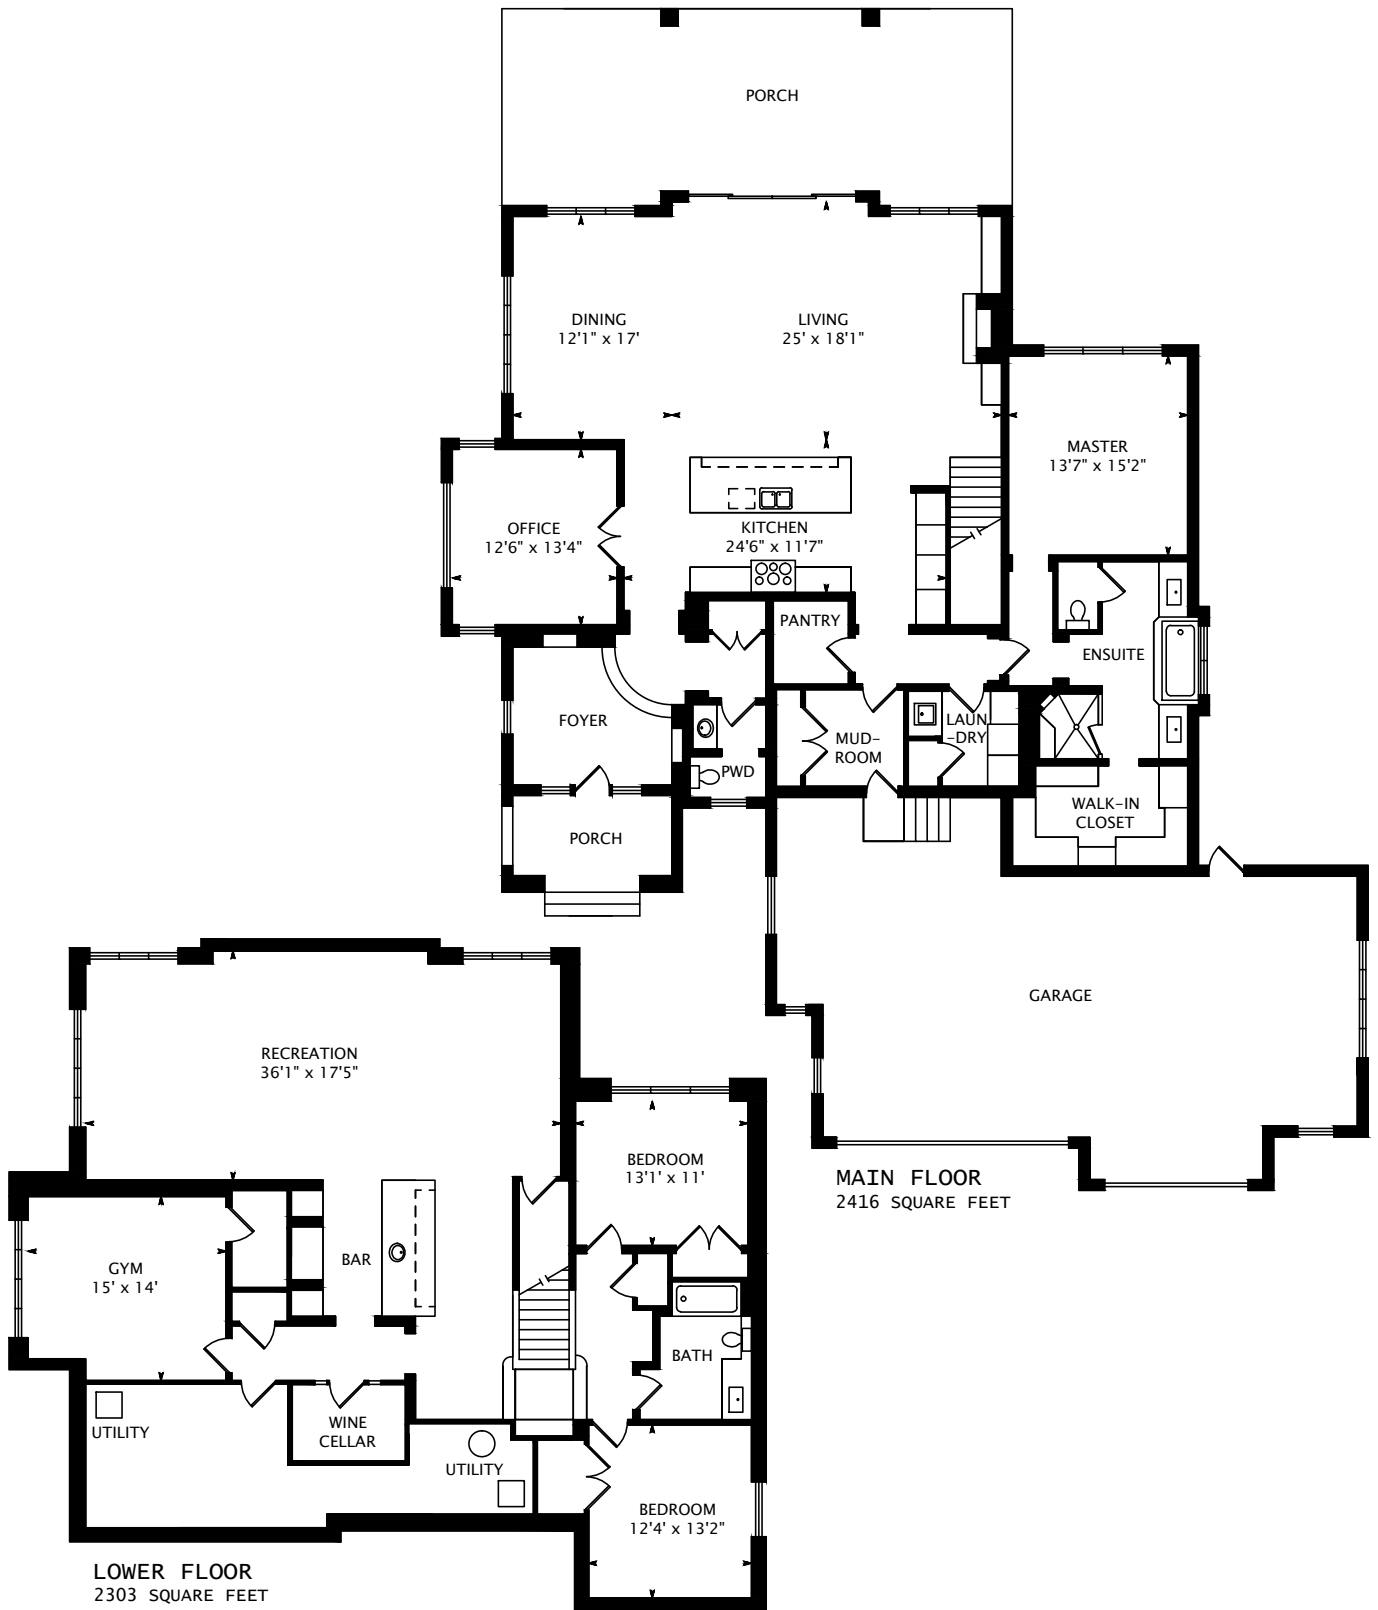

10 HEAVER GATE

2416 SQUARE FEET
+ 2303 SQUARE FEET BELOW GRADE

interactive tour: tour.3dscanexperts.com/10-heaver-gate

DATE: JANUARY 13, 2016

DIMENSIONS, AREAS, LAYOUTS AND DETAILS ARE APPROXIMATE AND SHOULD BE CONSIDERED ILLUSTRATIVE ONLY.